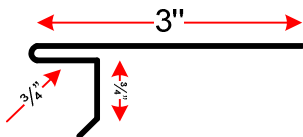

D-Flashing: 28 Gauge

10 foot lengths. 10 each per bundle

	Galv.	Black	Brown	White	Gray
	DF-GA	DF-BK	DF-BR	DF-WH	DF-GR