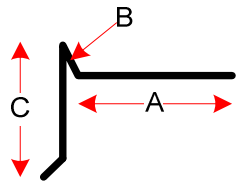

Gravel Stop: 28 Gauge

10 foot lengths. 10 each per bundle

Size: A x B	Galv.	Black	Brown	White	Gray
2" x 1/2" x 2"	GS2-GA	GS2-BK	GS2-BR	GS2-WH	GS2-GR
3" x 1/2" x 2"	GS3-GA	GS3-BK	GS3-BR	GS3-WH	GS3-GR
4" x 1/4" x 2"	GS24-GA	GS24-BK	GS24-BR	GS24-WH	GS24-GR
3" x 1/4" x 3"	GS33-GA	GS33-BK	GS33-BR	GS33-WH	GS33-GR