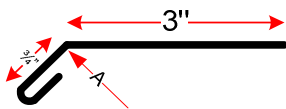

Roof Starter: 26 Gauge

10 foot lengths. 20 each per bundle

Angle	Galv.	Black	Brown	White	Gray
68°	26RS68-GA	26RS68-BK	26RS68-BR	26RS68-WH	26RS68-GR
40°	26RS40-GA	26RS40-BK	26RS40-BR	26RS40-WH	26RS40-GR