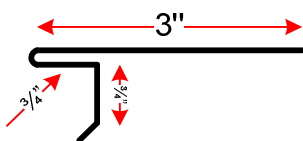

D-Flashing: 26 Gauge

10 foot lengths. 10 each per bundle

	Galv.	Black	Brown	White	Gray
	26DF-GA	26DF-BK	26DF-BR	26DF-WH	26DF-GR