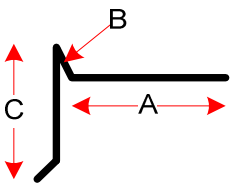

Gravel Stop: 26 Gauge

10 foot lengths. 10 each per bundle

Size: A x B x C	Galv.	Black	Brown	White	Gray
2" x 1/2" x 2"	26GS2-GA	26GS2-BK	26GS2-BR	26GS2-WH	26GS2-GR
3" x 1/2" x 2"	26GS3-GA	26GS3-BK	26GS3-BR	26GS3-WH	26GS3-GR
4" x 1/4" x 2"	26GS24-GA	26GS24-BK	26GS24-BR	26GS24-WH	26GS24-GR
3" x 1/4" x 3"	26GS33-GA	26GS33-BK	26GS33-BR	26GS33-WH	26GS33-GR