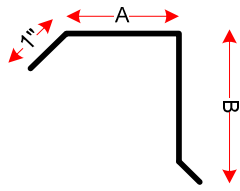

Fascia Cap: 26 Gauge

10 foot lengths. 20 each per bundle

Size: A x B	Galv.	Black	Brown	White	Gray
1" x 2"	26FCAP1-GA	26FCAP1-BK	26FCAP1-BR	26FCAP1-WH	26FCAP1-GR
1.5" x 2"	26FCAP1.5-GA	26FCAP1.5-BK	26FCAP1.5-BR	26FCAP1.5-WH	26FCAP1.5-GR
2" x 2"	26FCAP2-GA	26FCAP2-BK	26FCAP2-BR	26FCAP2-WH	26FCAP2-GR
3" x 1.75"	26FCAP32-GA	26FCAP32-BK	26FCAP32-BR	26FCAP32-WH	26FCAP32-GR
2" x 3"	26FCAP23-GA	26FCAP23-BK	26FCAP23-BR	26FCAP23-WH	26FCAP23-GR