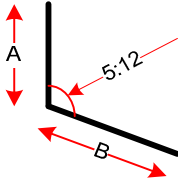

### Roof To Wall: 5:12 pitch 28 Gauge

10 foot lengths. 10 each per bundle

| Size: A x B | Galv.    | Black    | Brown    | White    | Gray     |
|-------------|----------|----------|----------|----------|----------|
| 3" x 5"     | RTW35-GA | RTW35-BK | RTW35-BR | RTW35-WH | RTW35-GR |
| 4" x 4"     | RTW44-GA | RTW44-BK | RTW44-BR | RTW44-WH | RTW44-GR |
| 4" x 6"     | RTW46-GA | RTW46-BK | RTW46-BR | RTW46-WH | RTW46-GR |