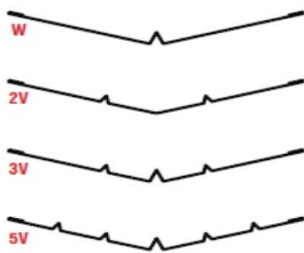

Valley Metal: 26 Gauge

10 foot lengths. 100 each per bundle

Style	Galv.	Black	Brown	White	Gray
W-Shake	26SVAL-GA	26SVAL-BK	26SVAL-BR	26SVAL-WH	26SVAL-GR
W-Tile	26TVAL-GA	26TVAL-BK	26TVAL-BR	26TVAL-WH	26TVAL-GR
2V	262VAL-GA	262VAL-BK	262VAL-BR	262VAL-WH	262VAL-GR
3V	263VAL-GA	263VAL-BK	263VAL-BR	263VAL-WH	263VAL-GR
5V	265VAL-GA	265VAL-BK	265VAL-BR	265VAL-WH	265VAL-GR