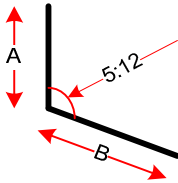

### Roof To Wall: 5:12 pitch 28 Gauge

10 foot lengths. 10 each per bundle

| Size: A x B | Galv.    | Black    | Brown    | White    | Gray     |
|-------------|----------|----------|----------|----------|----------|
| 3" x 5"     | RTW35-GA | RTW35-BK | RTW35-BR | RTW35-WH | RTW35-GR |
| 4" x 4"     | RTW44-GA | RTW44-BK | RTW44-BR | RTW44-WH | RTW44-GR |
| 4" x 6"     | RTW46-GA | RTW46-BK | RTW46-BR | RTW46-WH | RTW46-GR |

### Roof To Wall: 5:12 pitch 26 Gauge

10 foot lengths. 10 each per bundle

| Size: A x B | Galv.      | Black      | Brown      | White      | Gray       |
|-------------|------------|------------|------------|------------|------------|
| 3" x 5"     | 26RTW35-GA | 26RTW35-BK | 26RTW35-BR | 26RTW35-WH | 26RTW35-GR |
| 4" x 4"     | 26RTW44-GA | 26RTW44-BK | 26RTW44-BR | 26RTW44-WH | 26RTW44-GR |
| 4" x 6"     | 26RTW46-GA | 26RTW46-BK | 26RTW46-BR | 26RTW46-WH | 26RTW46-GR |